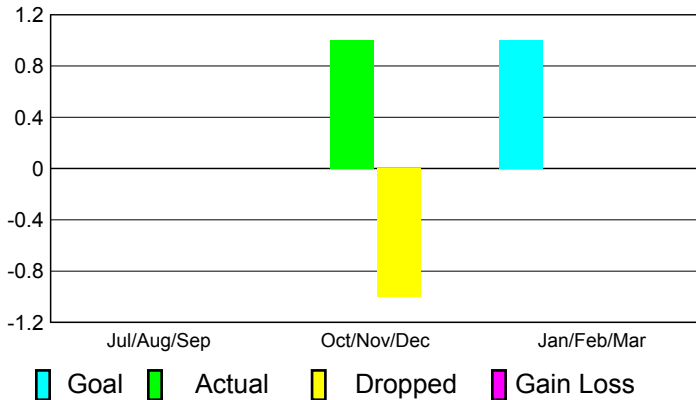

## CLUBS

**Club Results**  
2010-2011

**Clubs**  
2009-2010

Month	New Club Goal	Actual New Clubs	Actual Dropped Clubs	Gain/Loss of Clubs	Gain/Loss of Clubs
Jul/Aug/Sep	0	0	0	0	0
Oct/Nov/Dec	0	1	-1	0	0
Jan/Feb/Mar	1	0	0	0	0
<b>Totals</b>	<b>1</b>	<b>1</b>	<b>-1</b>	<b>0</b>	<b>0</b>

### Club Results 2010-2011

Goal, New, Dropped, Gain/Loss

### Comparison of Club Gain/Loss

Current Year Compared to the Previous Year